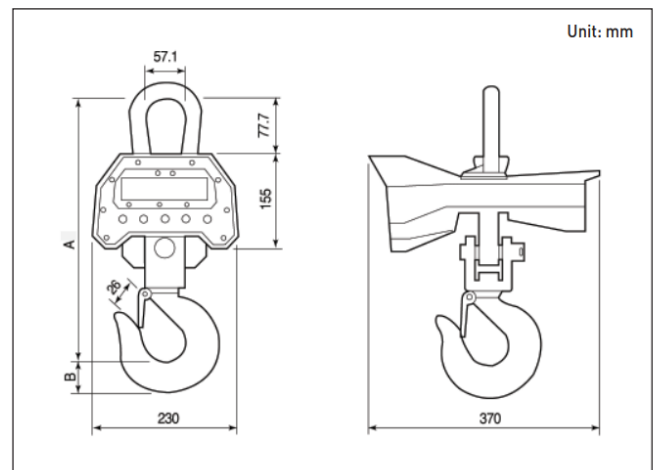

CAS THB- CRANE SCALE

Experience unmatched precision and durability with the CAS THB Series Crane Weighing Scales. Engineered for rugged performance and designed with cutting-edge safety features, these scales are built to withstand the toughest environments. Featuring separate industrial-grade detachable batteries, they guarantee continuous operation 24/7, 365 days a year. The innovative swivel-type hooks provide an optimal viewing angle, enhancing user convenience and efficiency. Trust the CAS THB Series for reliable, round-the-clock weighing accuracy that keeps your operations running smoothly.

DIMENSIONS

Model	A	B
0.5 THB	350	30
1 THB	350	30
2 THB	430	44.5
3 THB	430	44.5
5 THB	474	44.5

Features

giri brothers

- Easy-to-read 1.2" LED display
- Standard remote controller
- Battery operated with low battery indication
- Rechargeable battery pack
- Spare battery pack & charger included as standard
- On, Off, Zero, Tare and Hold (Manual or Automatic) functions

giri brothers

For All Your Weighing Needs

Optional Feature :

Wireless display reader and data recorder
 TW -100 – Transceiver Distance -100m
 Display Digit –LCD 5
 Keys – Zero, Tare, Hold, On/off, Nett/gross, Print, Sum.
 RS 232, Baud rate -9600
 Out Data, 0-Gross,nett,tare, Value, Date, Time.

Specification

Model	0.5THB	1THB	2THB	3THB	5THB
Weighing Capacity	500kg x 0.2kg	1000kg x 0.5kg	2000kg x 1kg	3000kg x 2kg	5000kg x 2kg
Maximum Tare	Full Tare				
Display Type	LED (1.2 inch)				
Operating Power	DC 12V				
Power Source	AC 110/ 120/ 220/ 240V, 50/ 60Hz				
Display Digit	5				
Operating Temperature	-10°C ~ +40°C				
Dimensions (mm)	230(W) x 370(D) x 380(H)		230(W) x 370(D) x 474.5(H)		230(W) x 370(D) x 518.5(H)
Product Weight	15kg		17kg		20kg